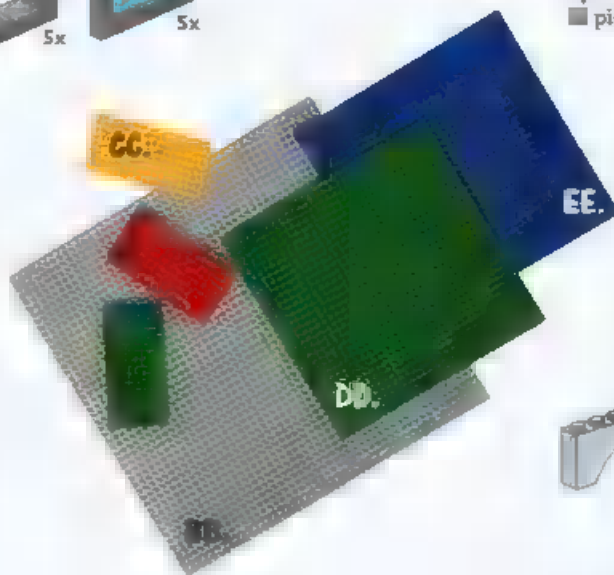

CC. X-Large Gray
Baseplate 15" x 15" $9.99

DD. Large Green
Baseplate 10" x 10" $4.99

BULK BRICKS BUILDING TIPS

Build Happy Holiday Decorations!

Now you can build your very own snowman and holiday stocking to brighten your home this year! Go to www.LEGO.com/holidays to see step-by-step building instructions. Use LEGO bricks from your own collection, or from the bulk packs on page 34.

www.LEGO.com/holidays

Check out step-by-step
building instructions